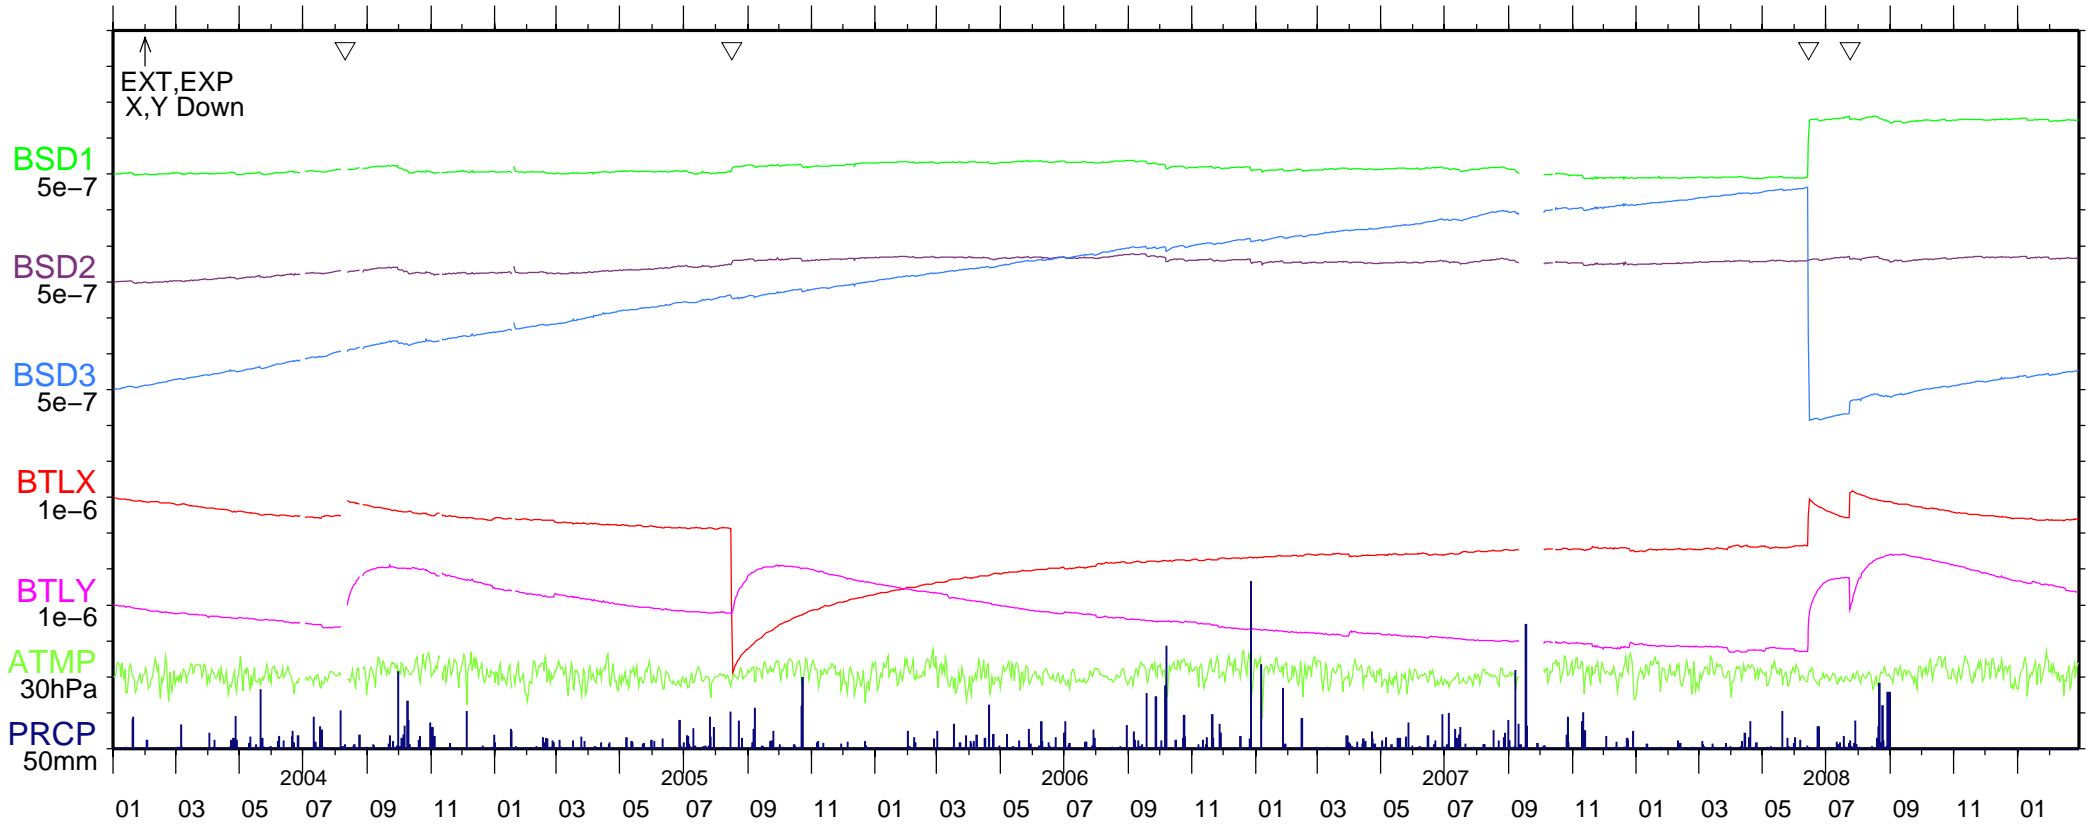

MY3 2004.1.1 – 2009.2.28

Sdown
3.0E-07rad/div

(Provisional Correction)