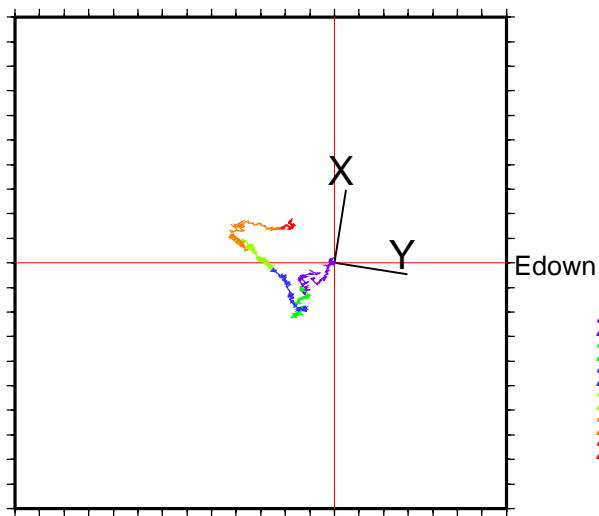

MY3 2004.1.1 – 2009.2.28

Sdown
3.0E-07rad/div

(Provisional Correction)