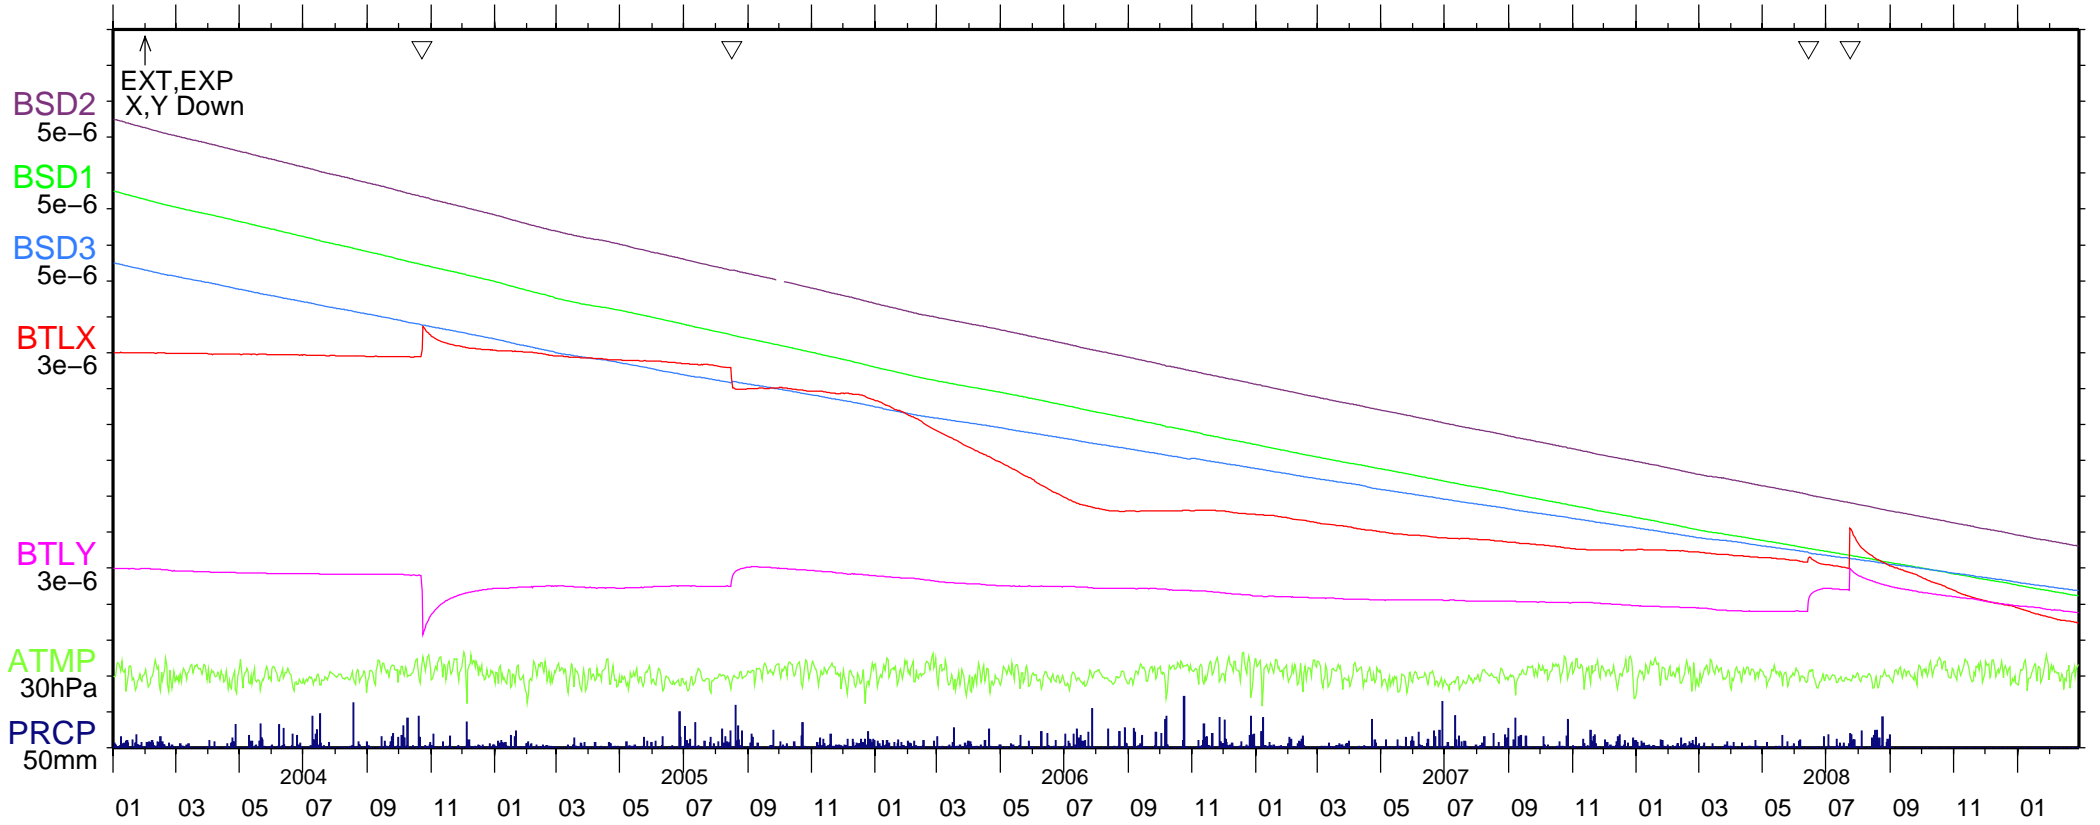

MR3 2004.1.1 – 2009.2.28

Sdown
2.0E-06rad/div

(Provisional Correction)