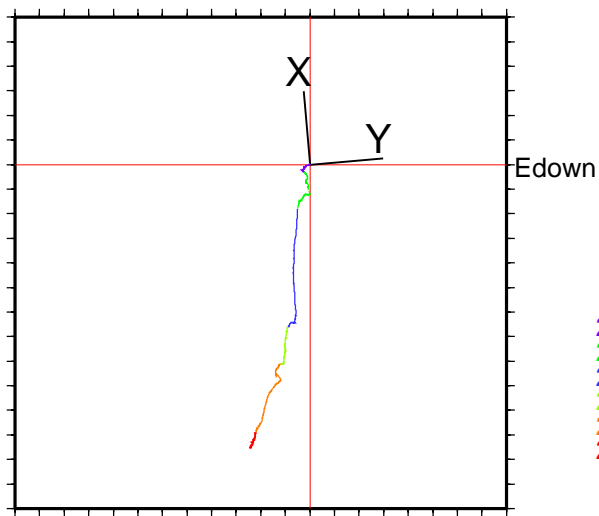

MR3 2004.1.1 – 2009.2.28

Sdown
2.0E-06rad/div

(Provisional Correction)