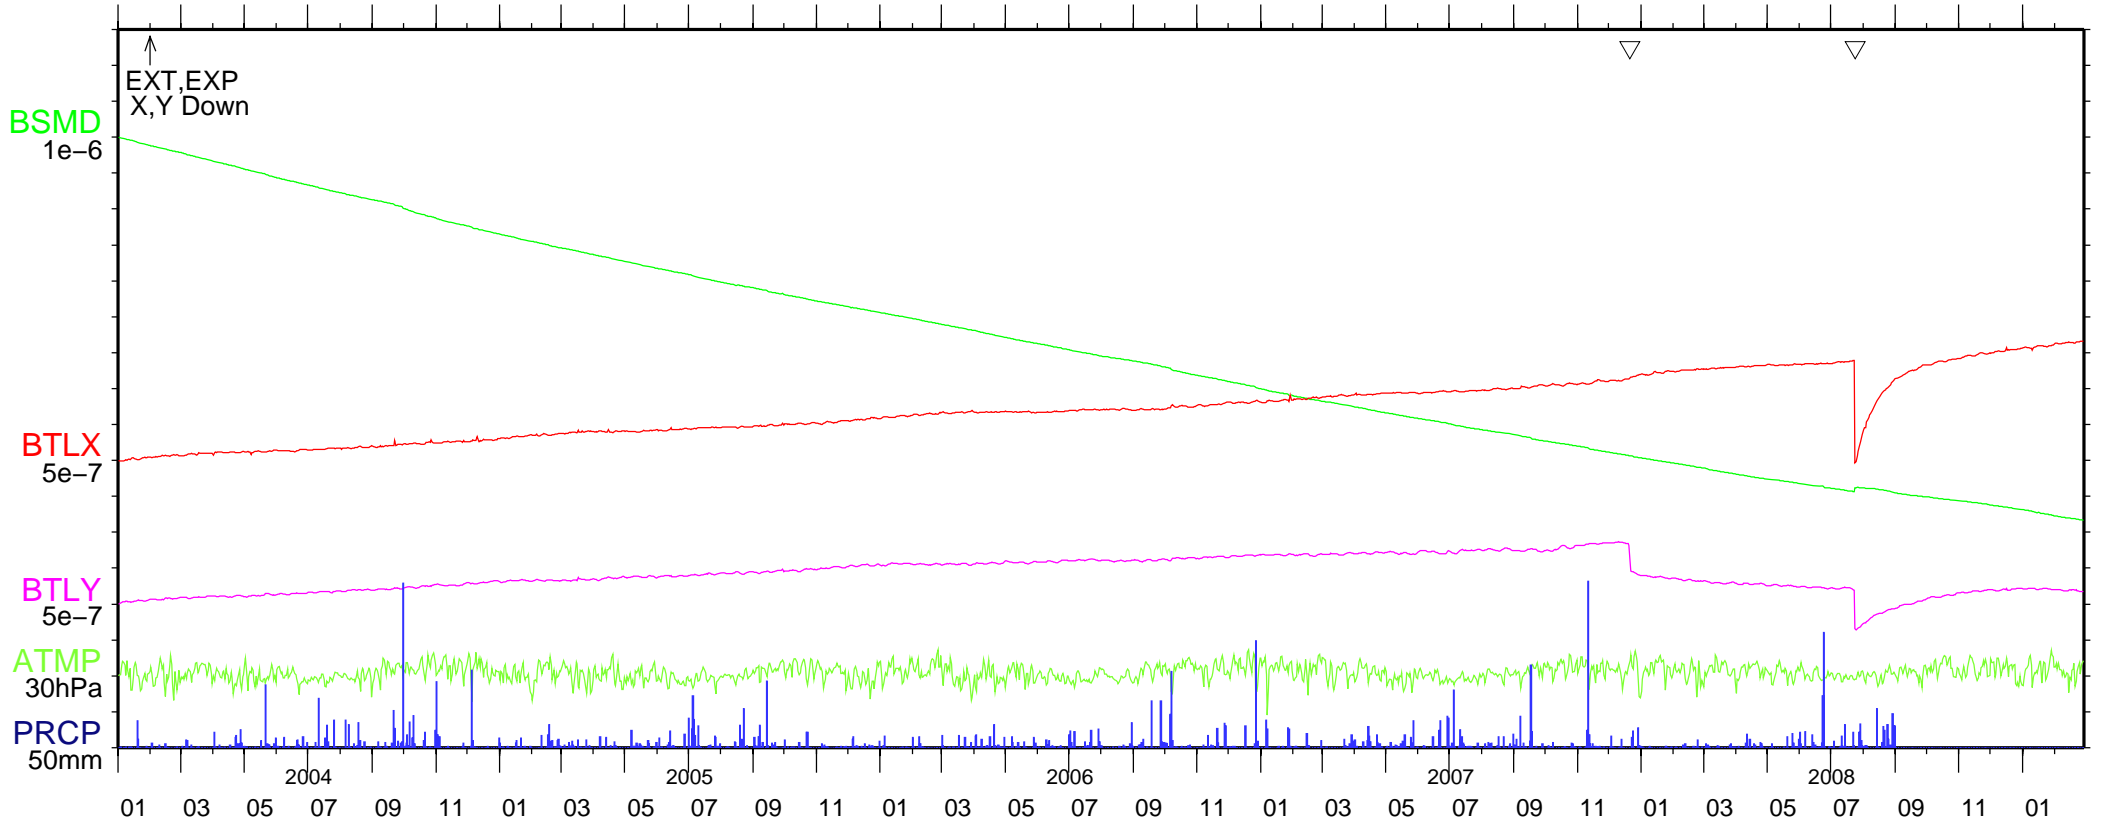

HSK 2004.1.1 – 2009.2.28

2004
2005
2006
2007
2008
2009

Sdown
2.0E-07rad/div

(Provisional Correction)