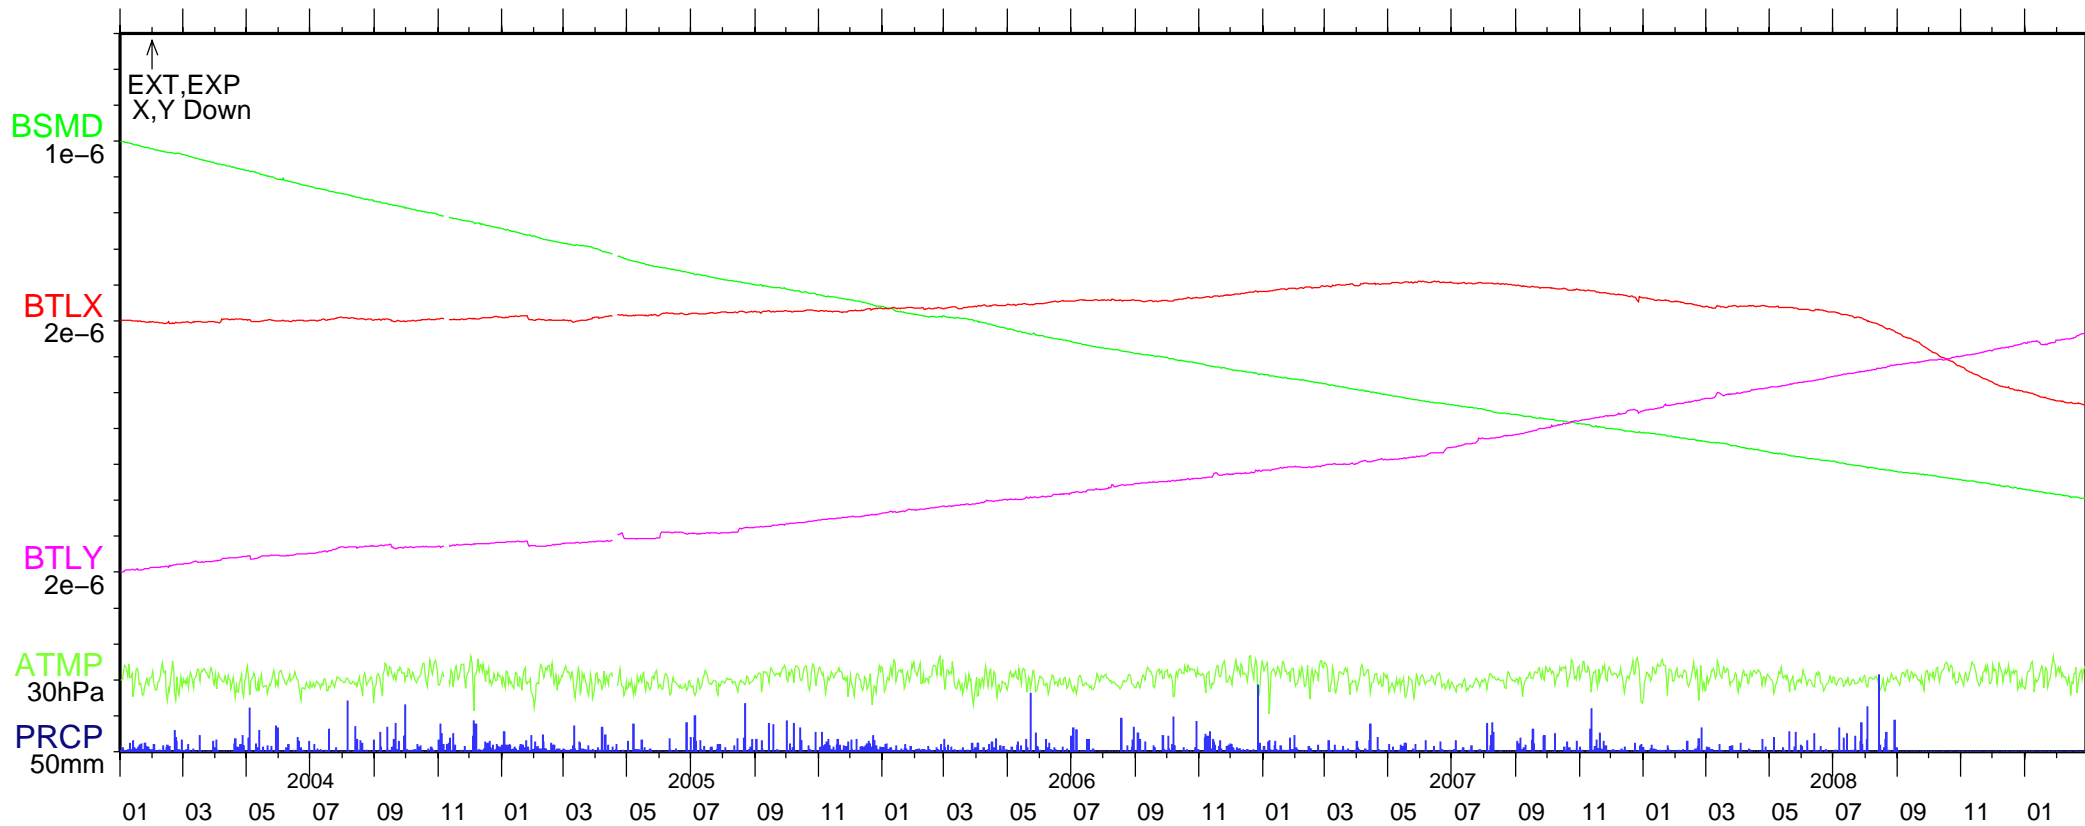

# FKU 2004.1.1 – 2009.2.28

1.0E-06rad/div

(Provisional Correction)