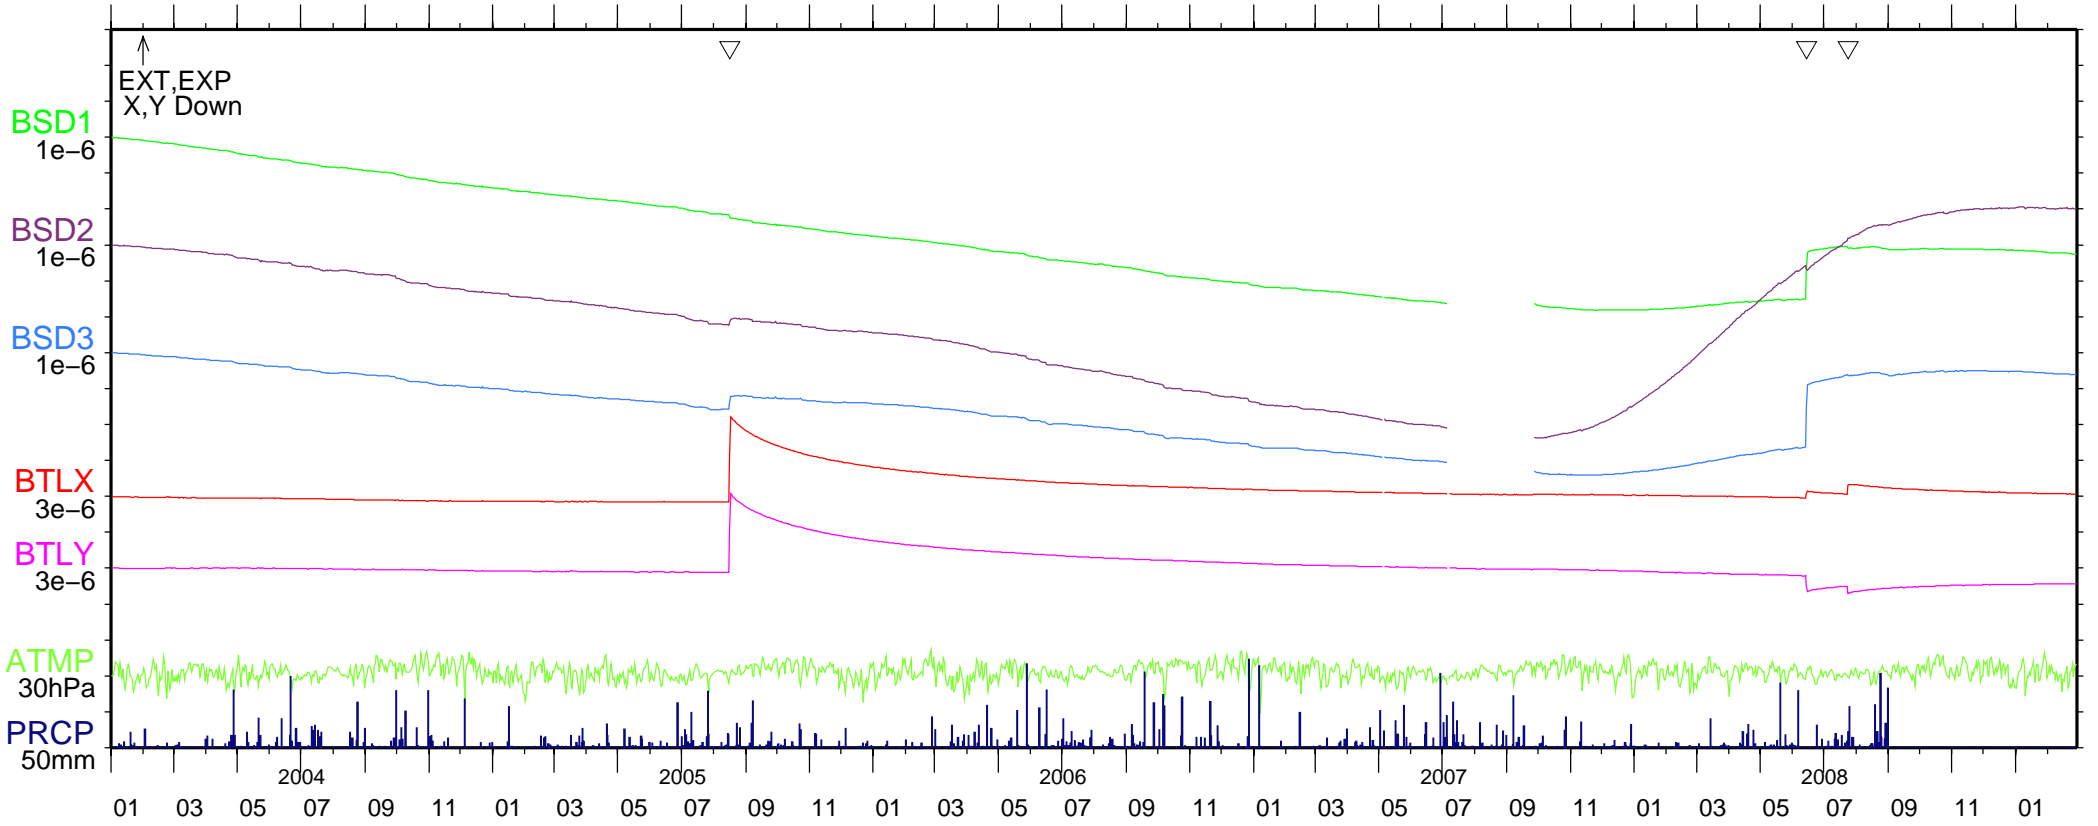

SR3 2004.1.1 – 2009.2.28

3.0E-07rad/div

(Provisional Correction)