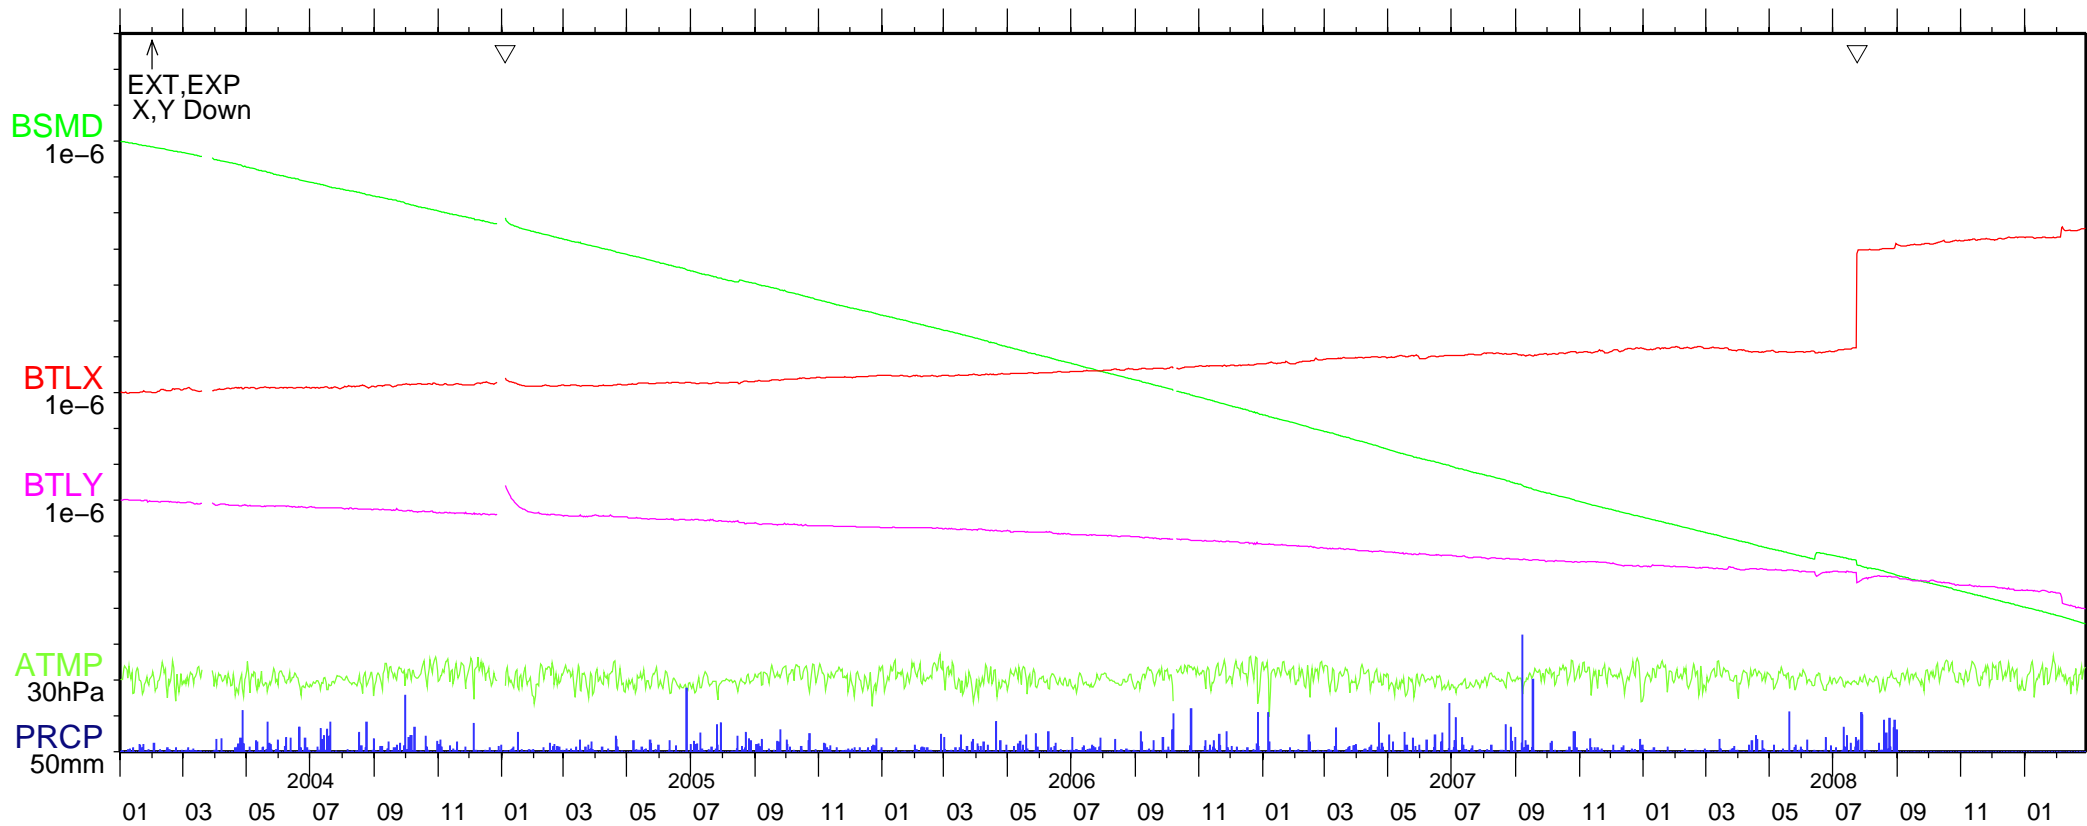

# KGJ 2004.1.1 – 2009.2.28

2004  
 2005  
 2006  
 2007  
 2008  
 2009

Sdown  
 $3.0E-07\text{rad/div}$

(Provisional Correction)