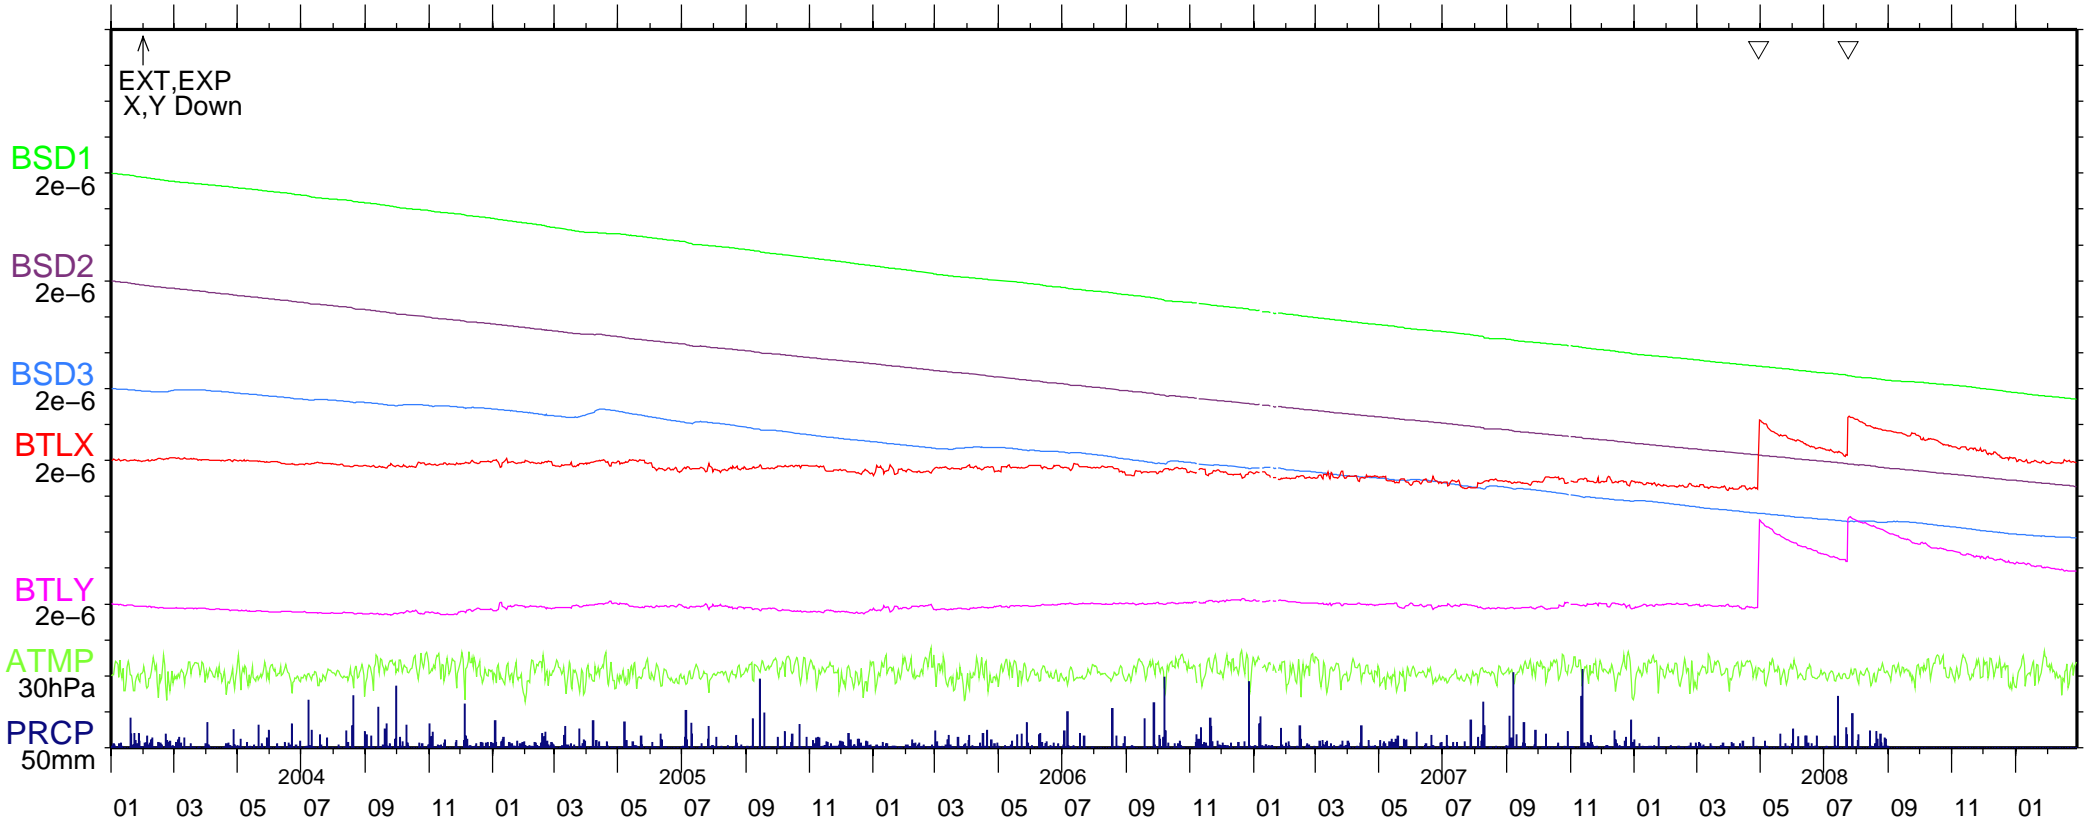

HD3 2004.1.1 – 2009.2.28

2004
2005
2006
2007
2008
2009

Sdown

3.0E-07rad/div

(Provisional Correction)