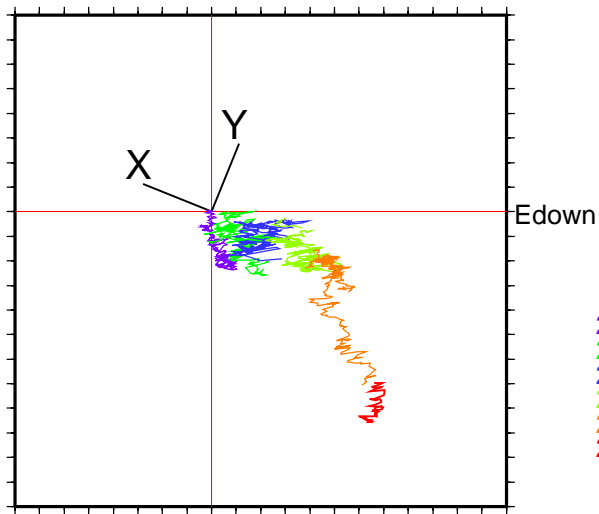

HD3 2004.1.1 – 2009.2.28

2004
2005
2006
2007
2008
2009

Sdown

3.0E-07rad/div

(Provisional Correction)